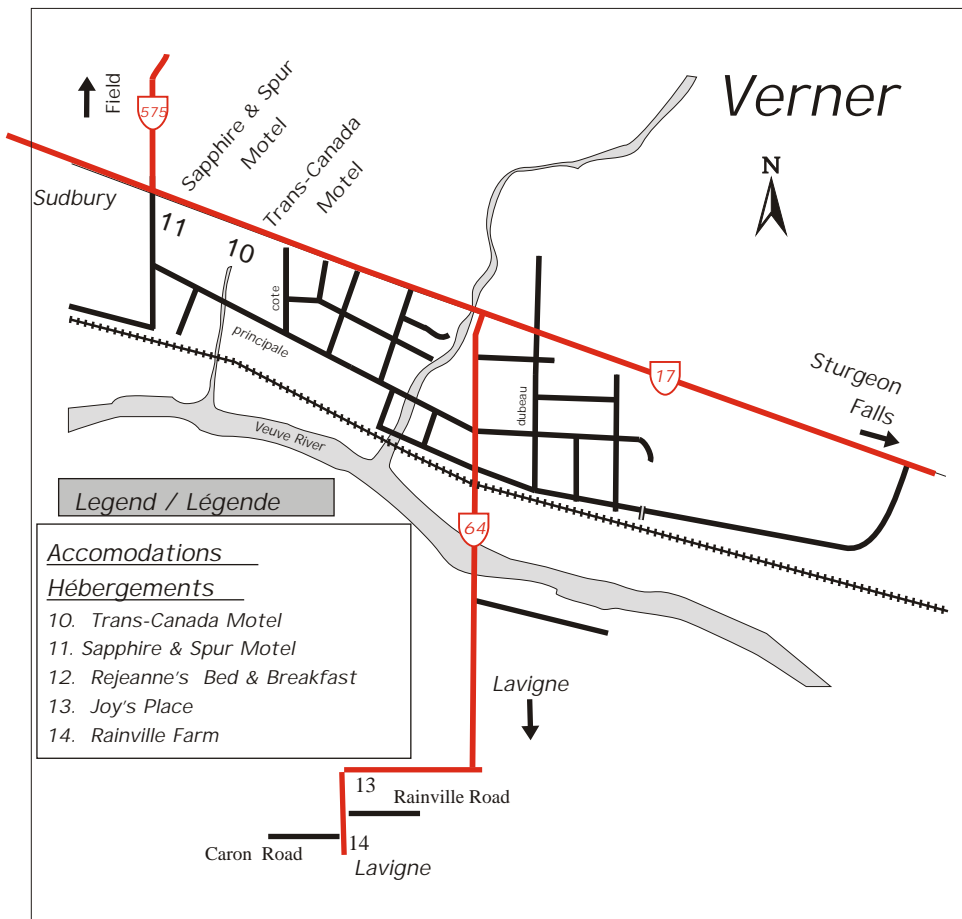

## Transportation

### Trains

Via Rail Canada Inc. 1-800-361-1235  
from / de . North Bay Sturgeon Falls  
by car / en auto . . . 25 minutes